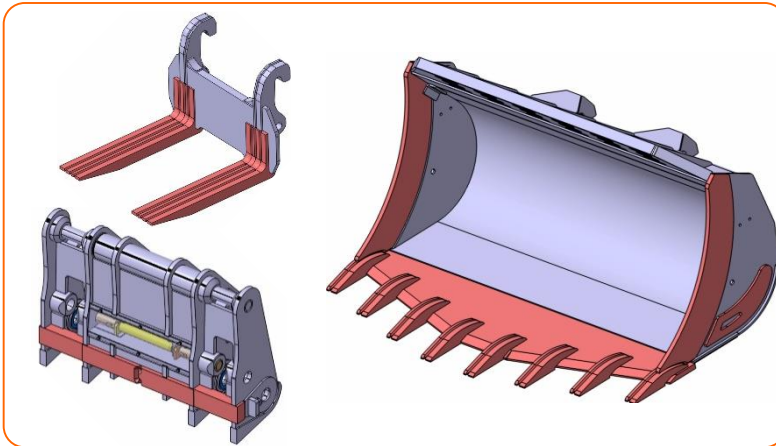

We deliver selected local parts to customers.

Wheel Loader Attachments

Reliable solutions

Used for a wide variety of wheel loaders

Recommendable to the following customers:

Customers who look for high durable wheel loader attachments for their machines

Customers who look for different applications.

Key features

(1) Reliable local products

(2) Short delivery terms

(3) Attractive and competitive prices

(4) Custom made design attachments for specific applications

Specifications

Applicable Machines	Part Name
ZW180 ~ ZW550	Forks
	Quick Coupler
	Buckets

Precaution | Before ordering parts, please contact the authorized Hitachi dealer for details.
Information in this document is subject to change due to product improvement without notice.
The actual products may show variance with the illustrations shown here.